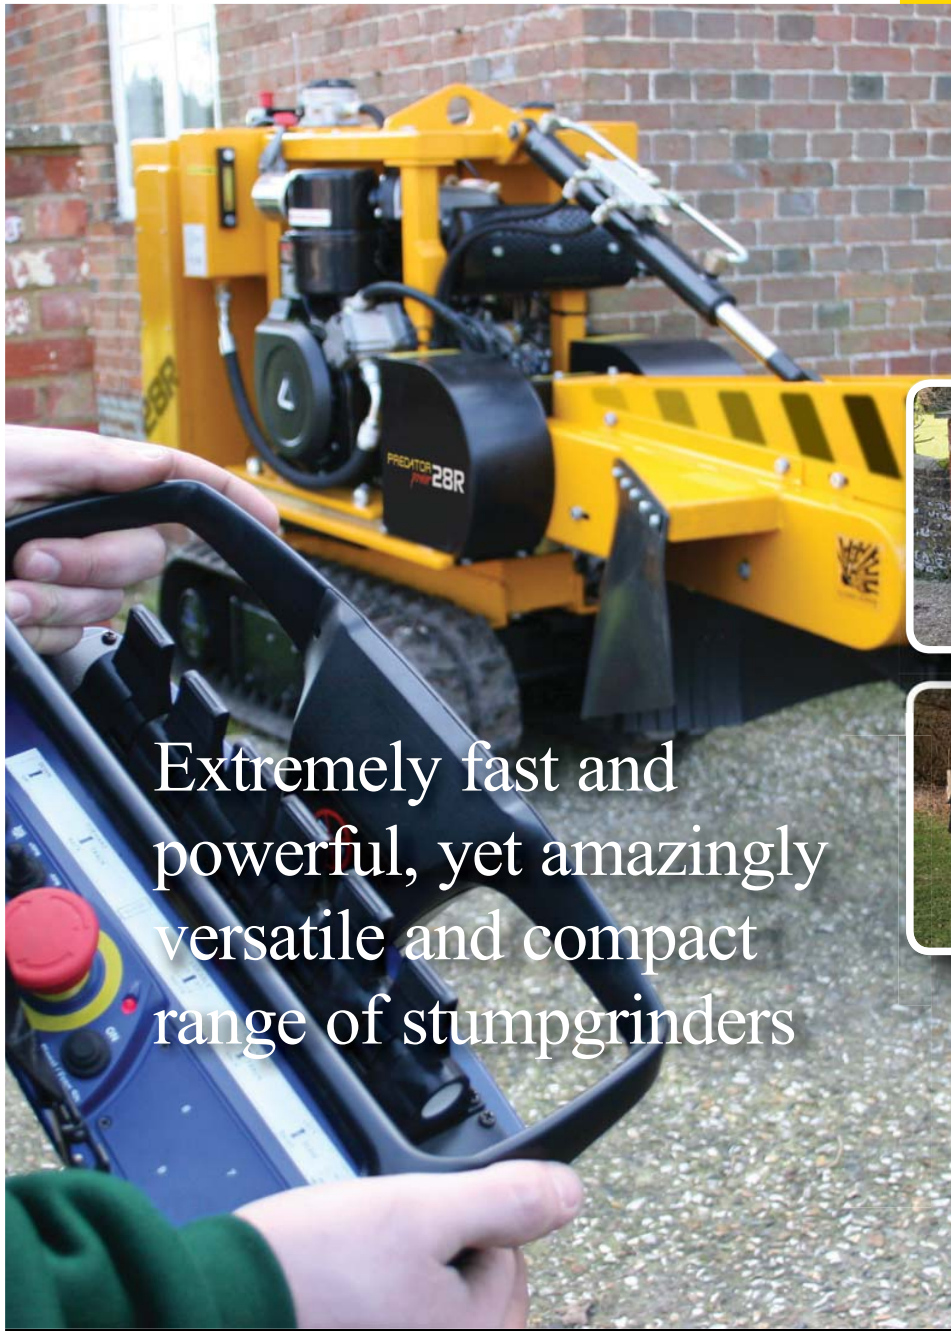

28R

Extremely fast and powerful, yet amazingly versatile and compact range of stumpgrinders

POWERFUL COMPACT

- Remote control - increased visibility, safety and control • Very compact and versatile
- Fully hydraulic
- Low centre of gravity
- Wheel stops in 1.5 seconds
- Easy, quick maintenance

Specification:

Engine	Lombardini 9LD 28 HP, 20.8KW
Length	2440mm
Width (tracks in/out)	670/1000mm
Height	1500mm
Weight	1000Kg
Fuel/Capacity	Diesel/20L
Cutting Depth	380mm
Cutting Height	800mm
Slew	1140mm
Cutter Head Dia.	480mm
Multi-Tip Teeth No.	6
Start	Electric